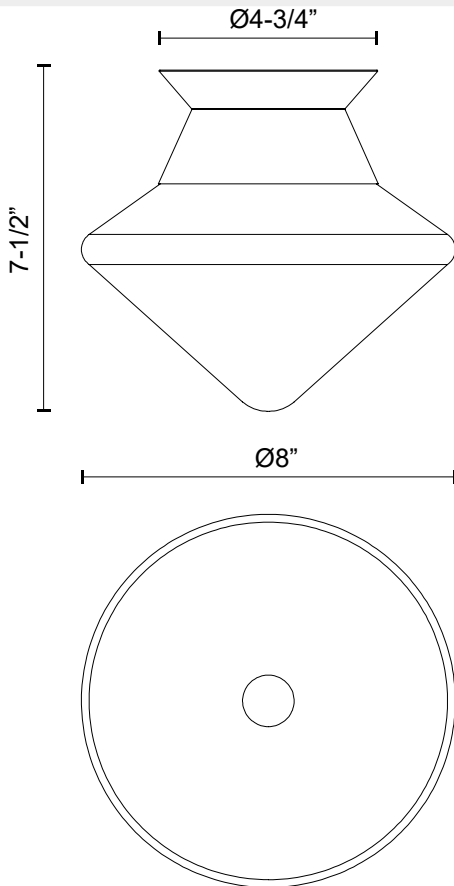

*For complete warranty terms, please visit: www.aloralighting.com/warranty

WWW.ALORAMOOD.COM